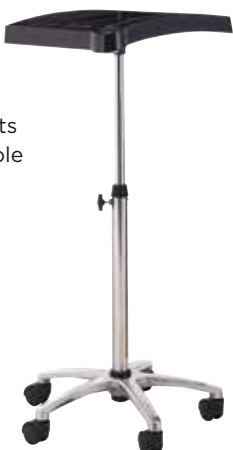

**Dimensions:**

H: 66-95cm  
W: 35cm  
D: 35cm

**Weight:** 2.7kg

**Weight capacity:** 10kg

**542547** Black

ESSENTIAL EXCLUSIVE

Self assembly

**£65/€75**