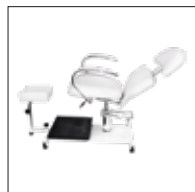

Qualified professional required to complete installation.

ESSENTIAL **EXCLUSIVE**