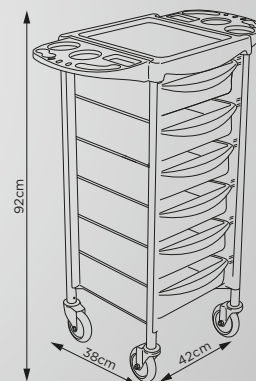

**Dimensions:**

H: 91cm

W: 49cm

D: 39cm

**Weight:** 4kg**Weight capacity:** 10kg

545765 Black

PREMIUM

Pick up selected lines in store now

**Dimensions:**

H: 92cm  
W: 42cm  
D: 38cm

**Weight:** 11kg

**Weight capacity:** 10kg

**005871** Black

**PREMIUM**

**£125/€141**

**LOCKIE TROLLEY**

**Features:**

- Black laminate finish
- 5 deep storage slide trays
- Accessories top tray
- Lockable door
- Easy-clean, hair-free castors

**Dimensions:**

H: 89cm  
W: 39cm  
D: 33cm

**Weight:** 22kg

**Weight capacity:** 10kg