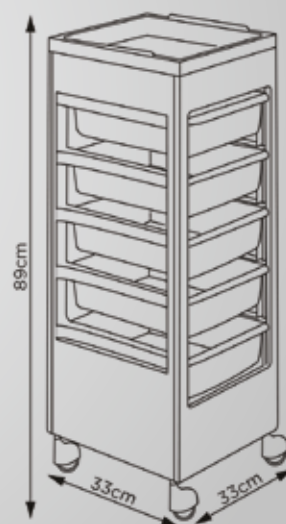

**Dimensions:**

H: 89cm  
W: 33cm  
D: 33cm

**Weight:** 7kg**Weight capacity:** 10kg**013800 White****PREMIUM****£134/€151****REM****SPA TROLLEY***Practical & elegant design with easy-clean features***Features:**