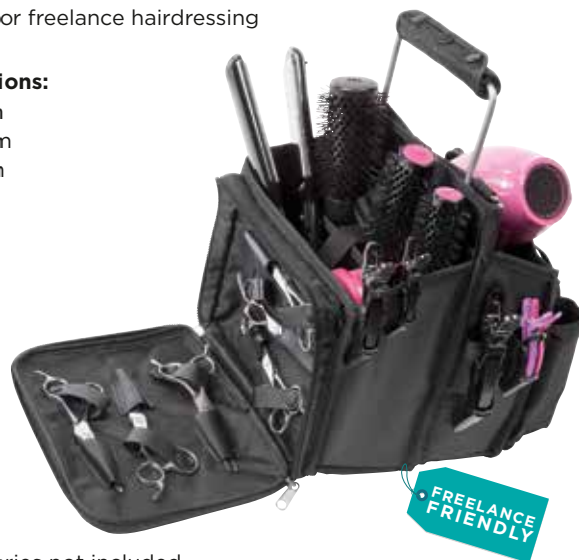

**Dimensions:**

H: 34cm  
W: 14cm  
D: 19cm

**546843** Black

ESSENTIAL

EXCLUSIVE

**£20/€30****SIBEL<sup>o</sup>****HAIRDRESSING HOLDALL****Features:**

- Multi-storage holdall for hairdressing tools & products
- Ideal for freelance hairdressing

**Dimensions:**

H: 32cm  
W: 28cm  
D: 25cm

**544273** Black

Accessories not included.

ESSENTIAL

**£30/€35****TOP BAG FOR ROLLERCOASTER TROLLEY****S  
PRO****NEW****Features:**

- Top bag to fit on the Rollercoaster Trolley
- The perfect size to fit your salon essentials, colour tubes & developers