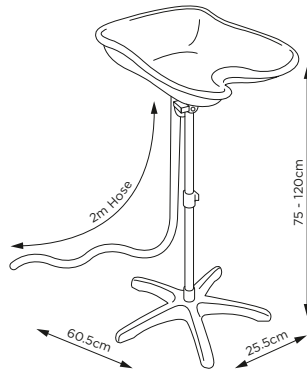

**Dimensions:**

H: 75-120cm  
W: 25.5cm  
D: 60.5cm

**Weight:** 5kg

543404 Black

ESSENTIAL

**£199/€225**

S  
PRO

PEDESTAL WASH UNIT

**Features:**

- Single lever mixer tap with shower hose
- Deep tilting basin
- Durable fibreglass cabinet

**Dimensions:**

H: 92cm  
W: 54cm  
D: 62cm

**Weight:** 33kg

542372 Silver

Qualified professional required to complete installation.